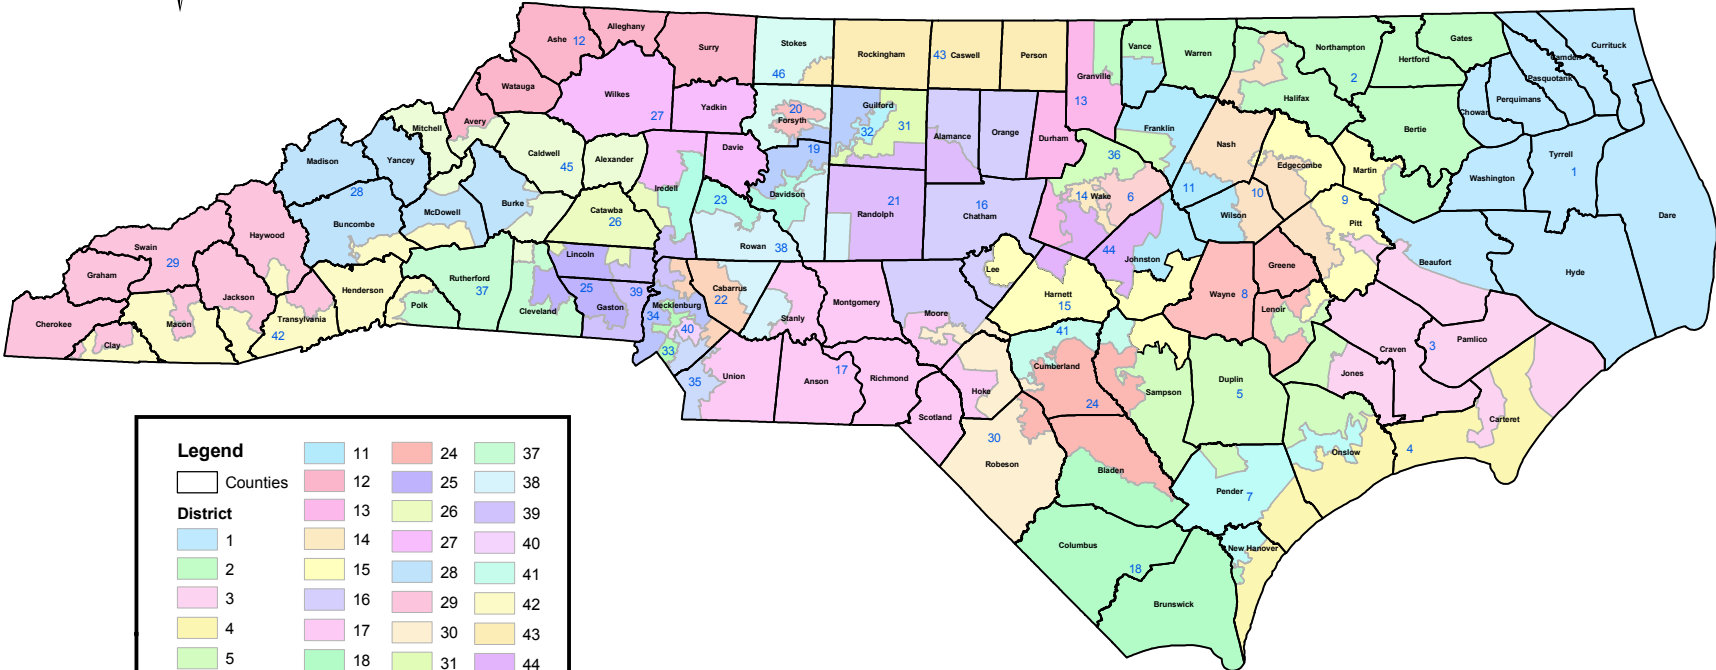

NC Senate Plan 1C

Legend		
	Counties	
	District 1	
	District 2	
	District 3	
	District 4	
	District 5	
	District 6	
	District 7	
	District 8	
	District 9	
	District 10	
	District 11	
	District 12	
	District 13	
	District 14	
	District 15	
	District 16	
	District 17	
	District 18	
	District 19	
	District 20	
	District 21	
	District 22	
	District 23	
	District 24	
	District 25	
	District 26	
	District 27	
	District 28	
	District 29	
	District 30	
	District 31	
	District 32	
	District 33	
	District 34	
	District 35	
	District 36	
	District 37	
	District 38	
	District 39	
	District 40	
	District 41	
	District 42	
	District 43	
	District 44	
	District 45	
	District 46	